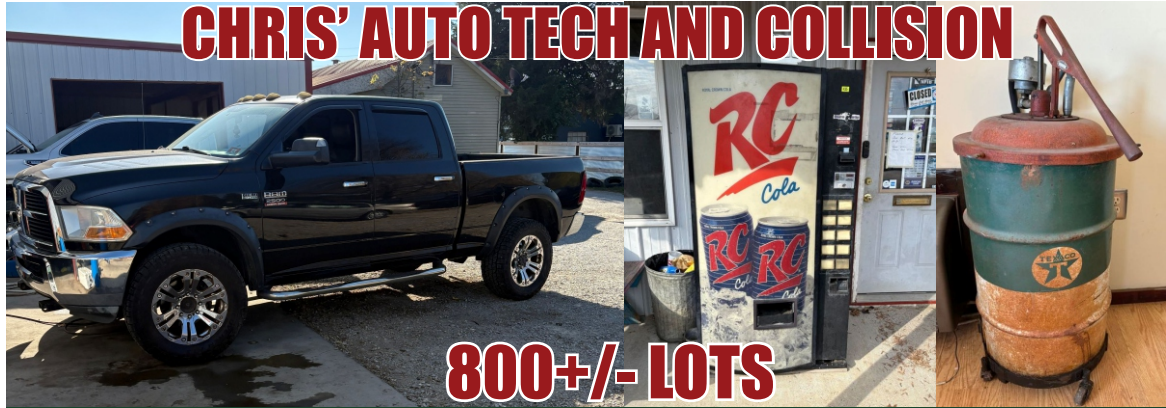

ONLINE ONLY AUCTION

413 N DIXIE HWY - CAVE CITY, KY

CHRIS' AUTO TECH AND COLLISION

800+/- LOTS

AUCTION INCLUDES:

TOOLS & EQUIPMENT: MAC, MATCO, SNAP-ON, DEWALT, MILWAUKEE TOOLS, AND MORE, ANTIQUES, TIRE CHANGER, TIRE BALANCER, MULTIPLE CAR LIFTS, ENGINE PARTS, BOATS, GUNS, HYDRAULIC LIFTS, DIAGNOSTIC MACHINES, HAND TOOLS, AIR COMPRESSORS, AND MUCH MORE!
VEHICLES: SELECT CARS AND TRUCKS FOR SALE!